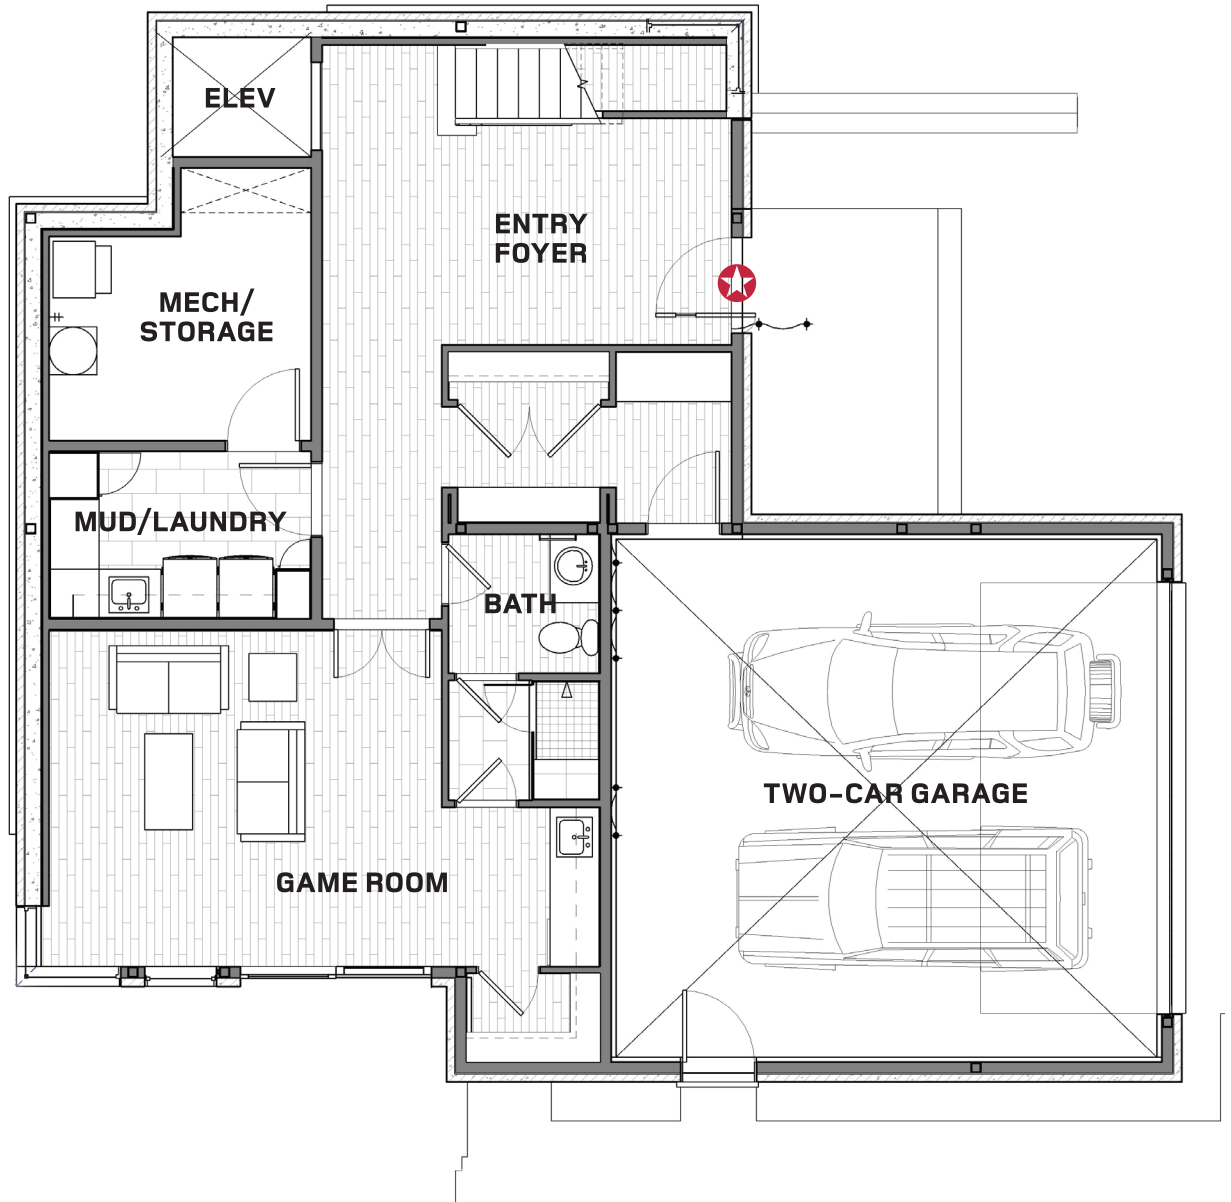

T H U N D E R
S P R I N G
RESIDENCES

RESIDENCE 5

3,553 LIVABLE SQUARE FEET
3 BEDROOMS / GAME ROOM
4 BATHROOMS / 1 POWDER

These plans represent the latest stages of project design; *final plans may vary.*

RESIDENCE 5
LEVEL ONE

These plans represent the latest stages of project design; final plans may vary.

RESIDENCE 5
LEVEL TWO

These plans represent the latest stages of project design; final plans may vary.