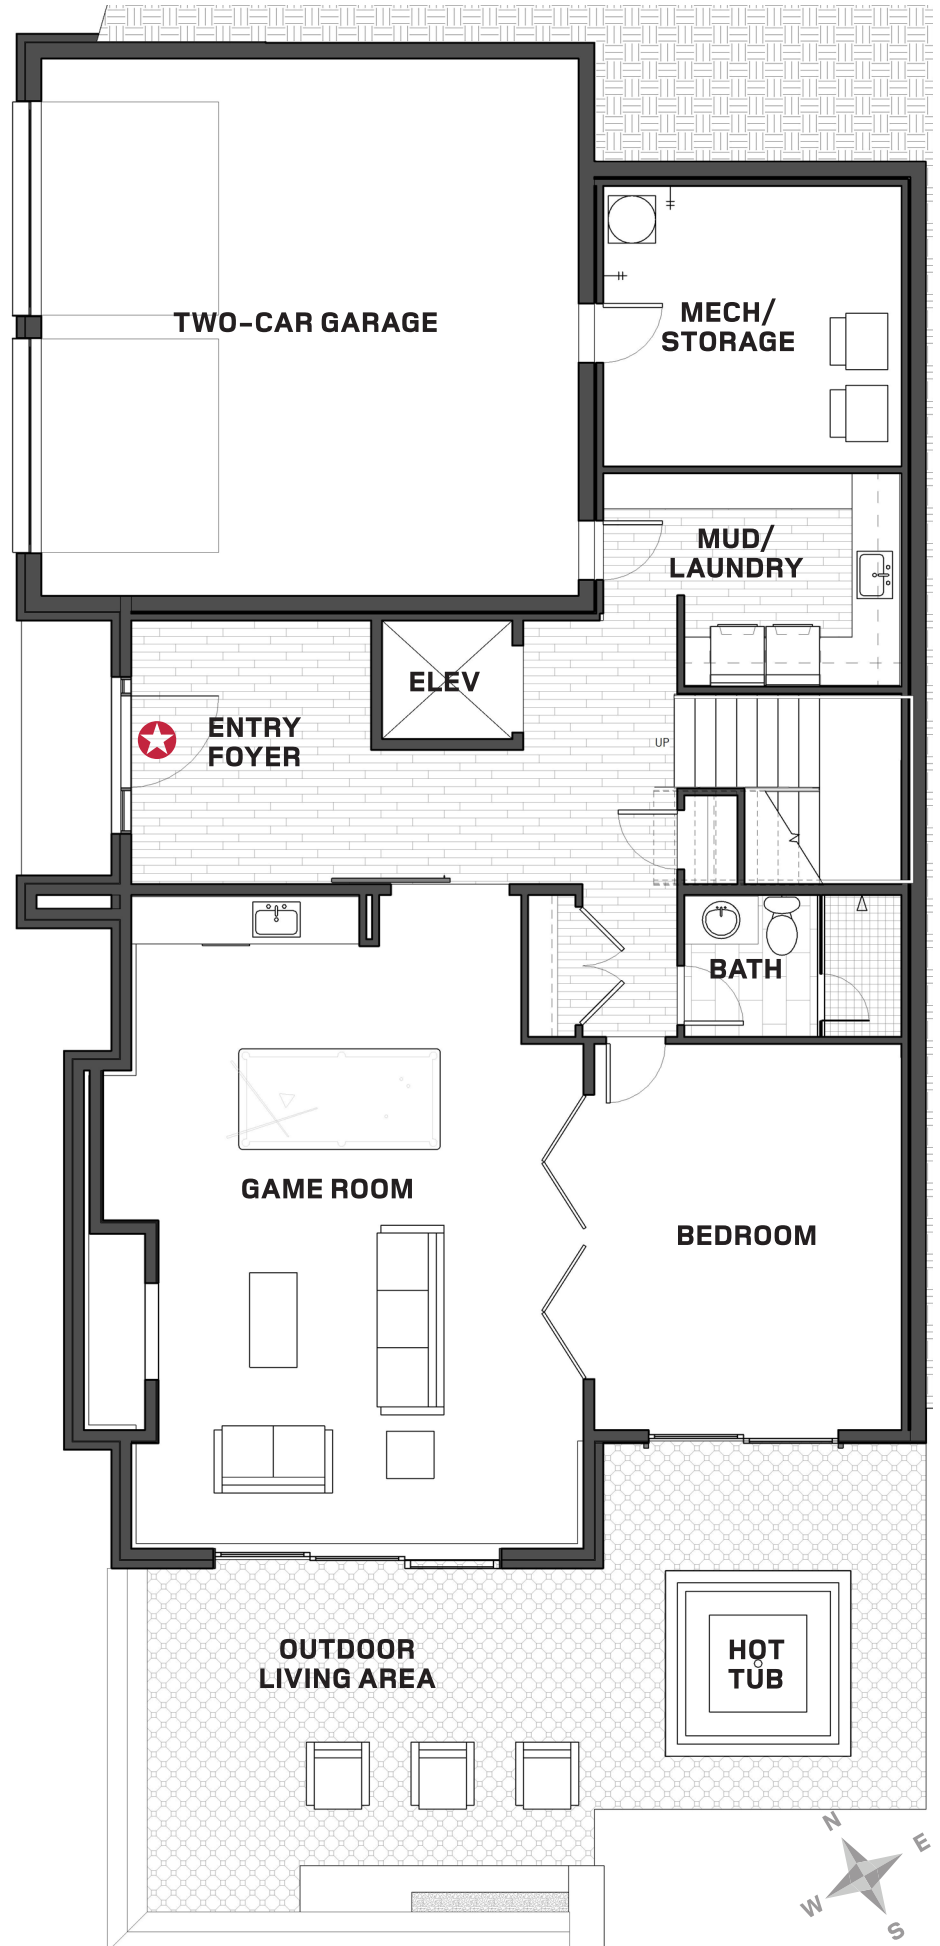

T H U N D E R  
S P R I N G  
RESIDENCES

**RESIDENCE 7**  
5,498 LIVABLE SQUARE FEET  
6 BEDROOMS  
6 BATHROOMS / 1 POWDER  
GAME ROOM

These plans represent the latest stages of project design; *final plans may vary.*

**RESIDENCE 7**  
LEVEL ONE

These plans represent the latest stages of project design; *final plans may vary.*

**RESIDENCE 7**  
LEVEL TWO

These plans represent the latest stages of project design; final plans may vary.

**RESIDENCE 7**  
LEVEL THREE

These plans represent the latest stages of project design; *final plans may vary.*