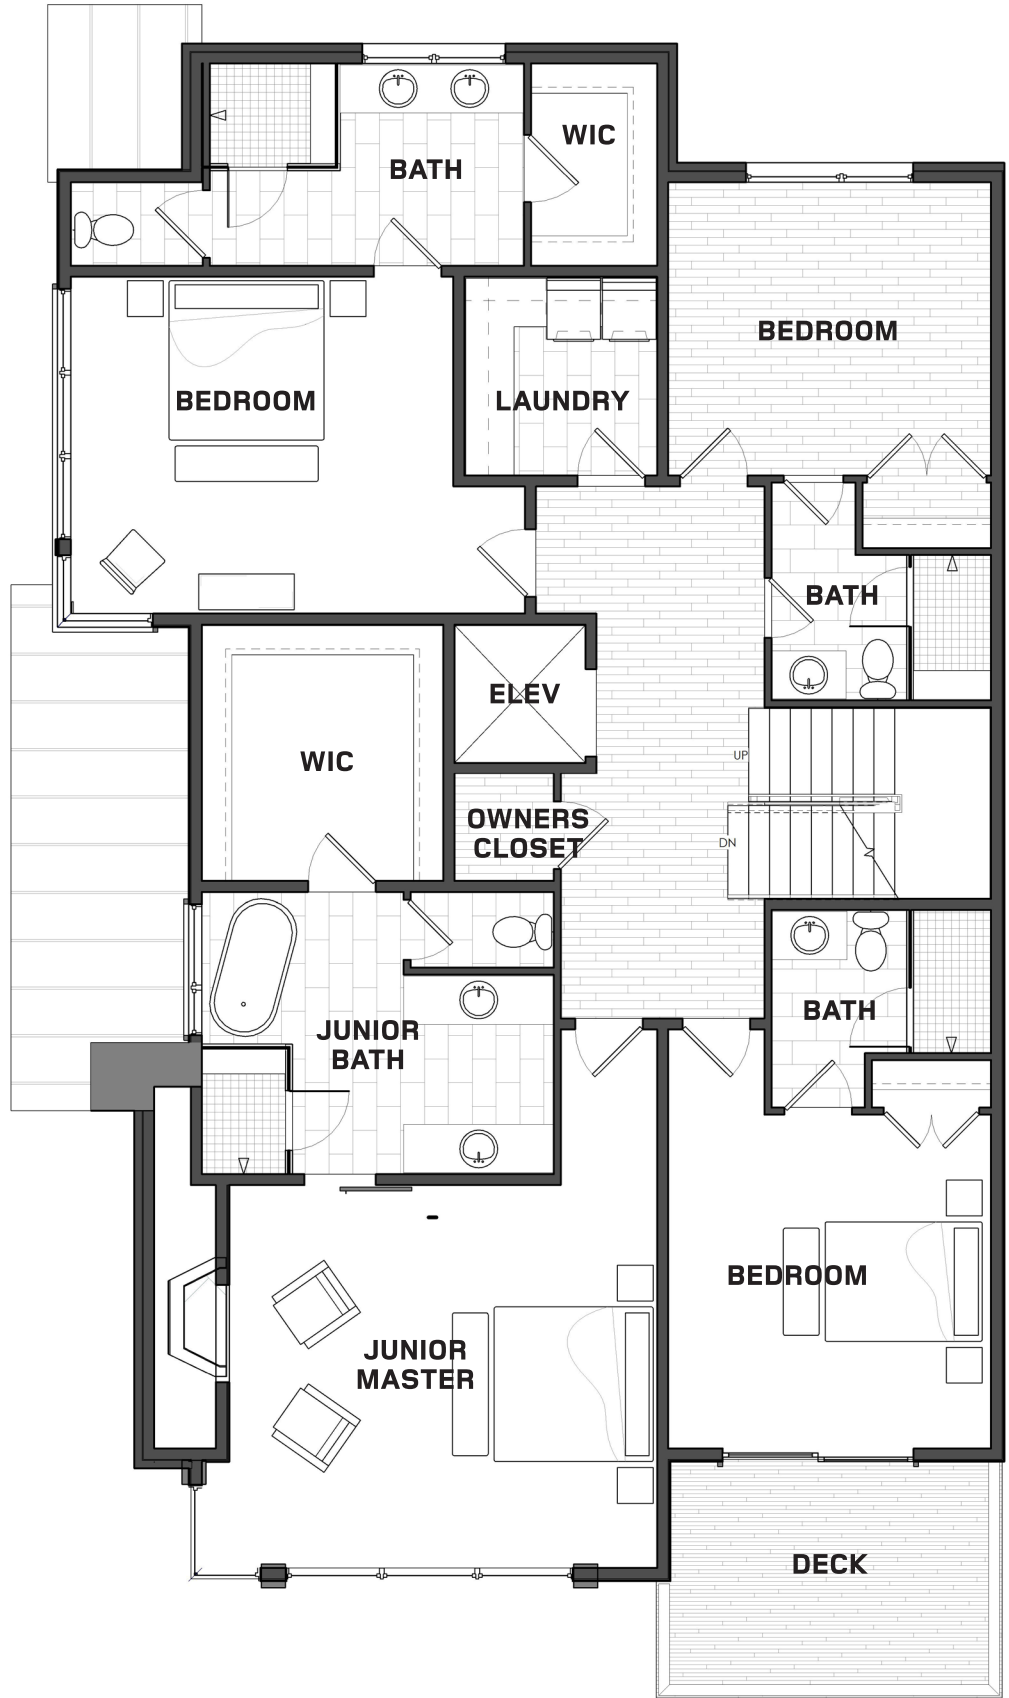

T H U N D E R  
S P R I N G  
RESIDENCES

**RESIDENCE 7**  
5,498 LIVABLE SQUARE FEET  
6 BEDROOMS  
6 BATHROOMS / 1 POWDER  
GAME ROOM

These plans represent the latest stages of project design; *final plans may vary.*

**RESIDENCE 7**  
LEVEL ONE

These plans represent the latest stages of project design; *final plans may vary.*

**RESIDENCE 7**  
LEVEL TWO

These plans represent the latest stages of project design; final plans may vary.

**RESIDENCE 7**  
LEVEL THREE

These plans represent the latest stages of project design; *final plans may vary.*