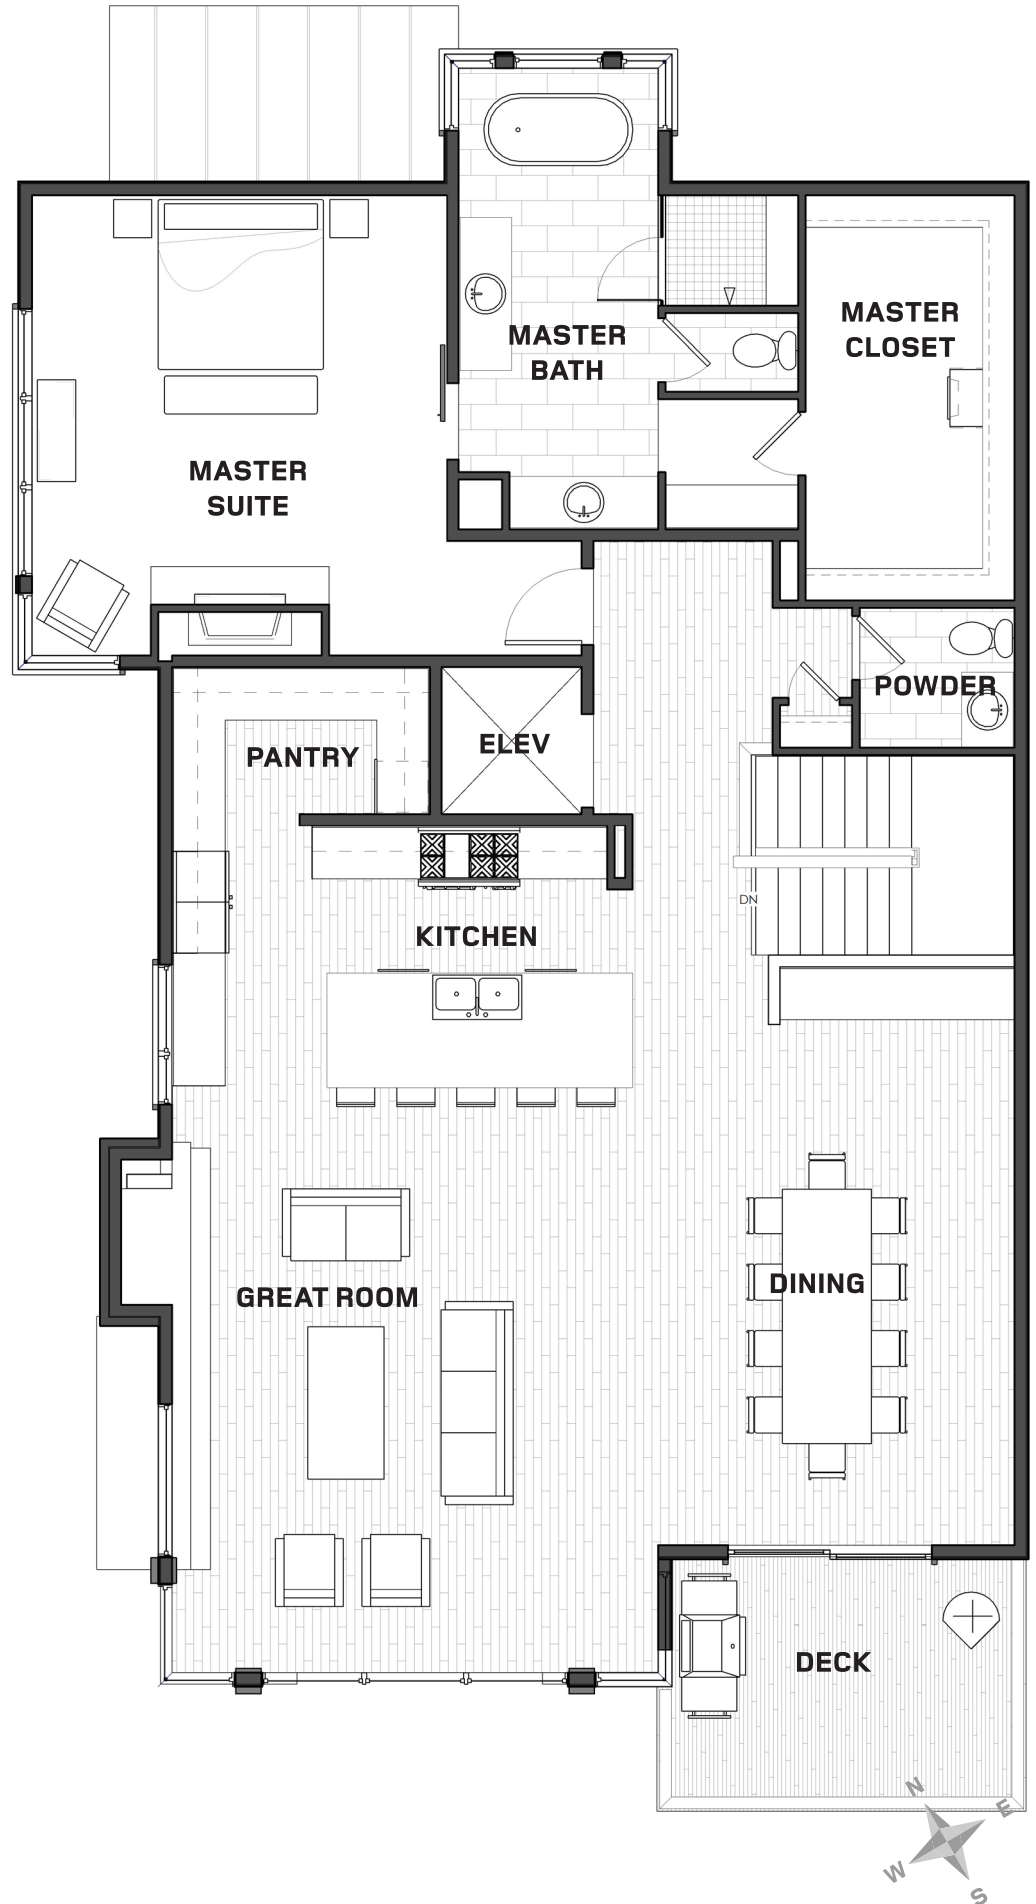

T H U N D E R  
S P R I N G  
RESIDENCES

**RESIDENCE 7**  
5,498 LIVABLE SQUARE FEET  
6 BEDROOMS  
6 BATHROOMS / 1 POWDER  
GAME ROOM

These plans represent the latest stages of project design; *final plans may vary.*

**RESIDENCE 7**  
LEVEL ONE

These plans represent the latest stages of project design; *final plans may vary.*

**RESIDENCE 7**  
LEVEL TWO

These plans represent the latest stages of project design; final plans may vary.

**RESIDENCE 7**  
LEVEL THREE

These plans represent the latest stages of project design; *final plans may vary.*