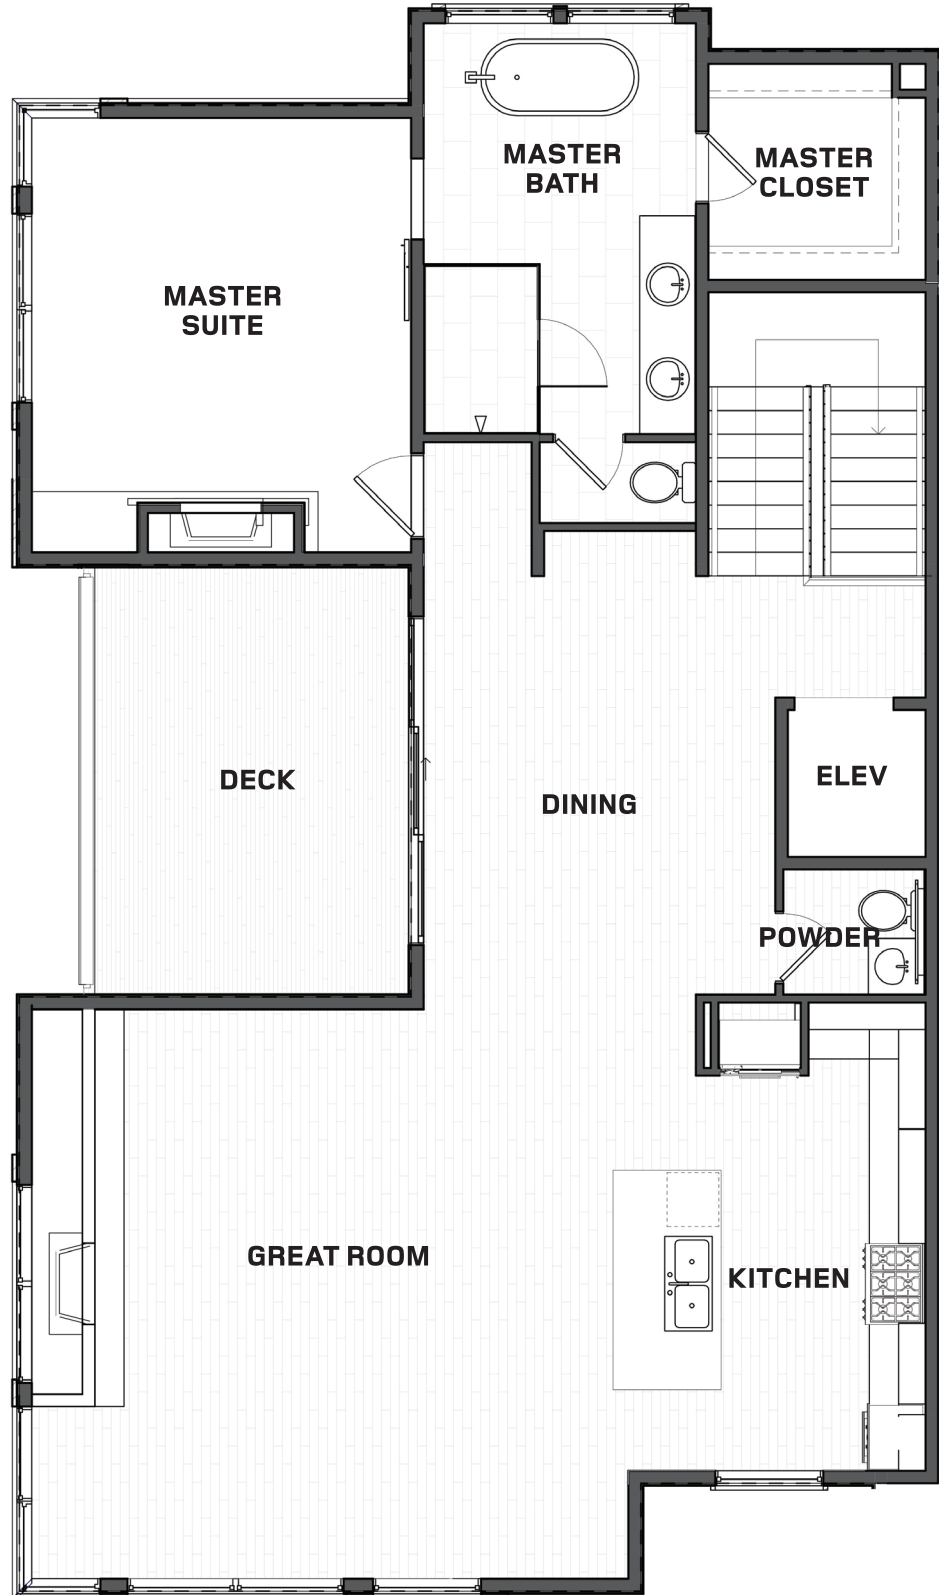

T H U N D E R  
S P R I N G  
— — — — —  
R E S I D E N C E S

**RESIDENCE 9**

4,041 LIVABLE SQUARE FEET  
4 BEDROOMS / GAME ROOM / LOWER LEVEL LIVING SPACE  
5 BATHROOMS / 1 POWDER

These plans represent the latest stages of project design; *final plans may vary.*

**RESIDENCE 9**  
LEVEL ONE

These plans represent the latest stages of project design; final plans may vary.

**RESIDENCE 9**  
LEVEL TWO

These plans represent the latest stages of project design; final plans may vary.

**RESIDENCE 9**  
LEVEL THREE

These plans represent the latest stages of project design; final plans may vary.