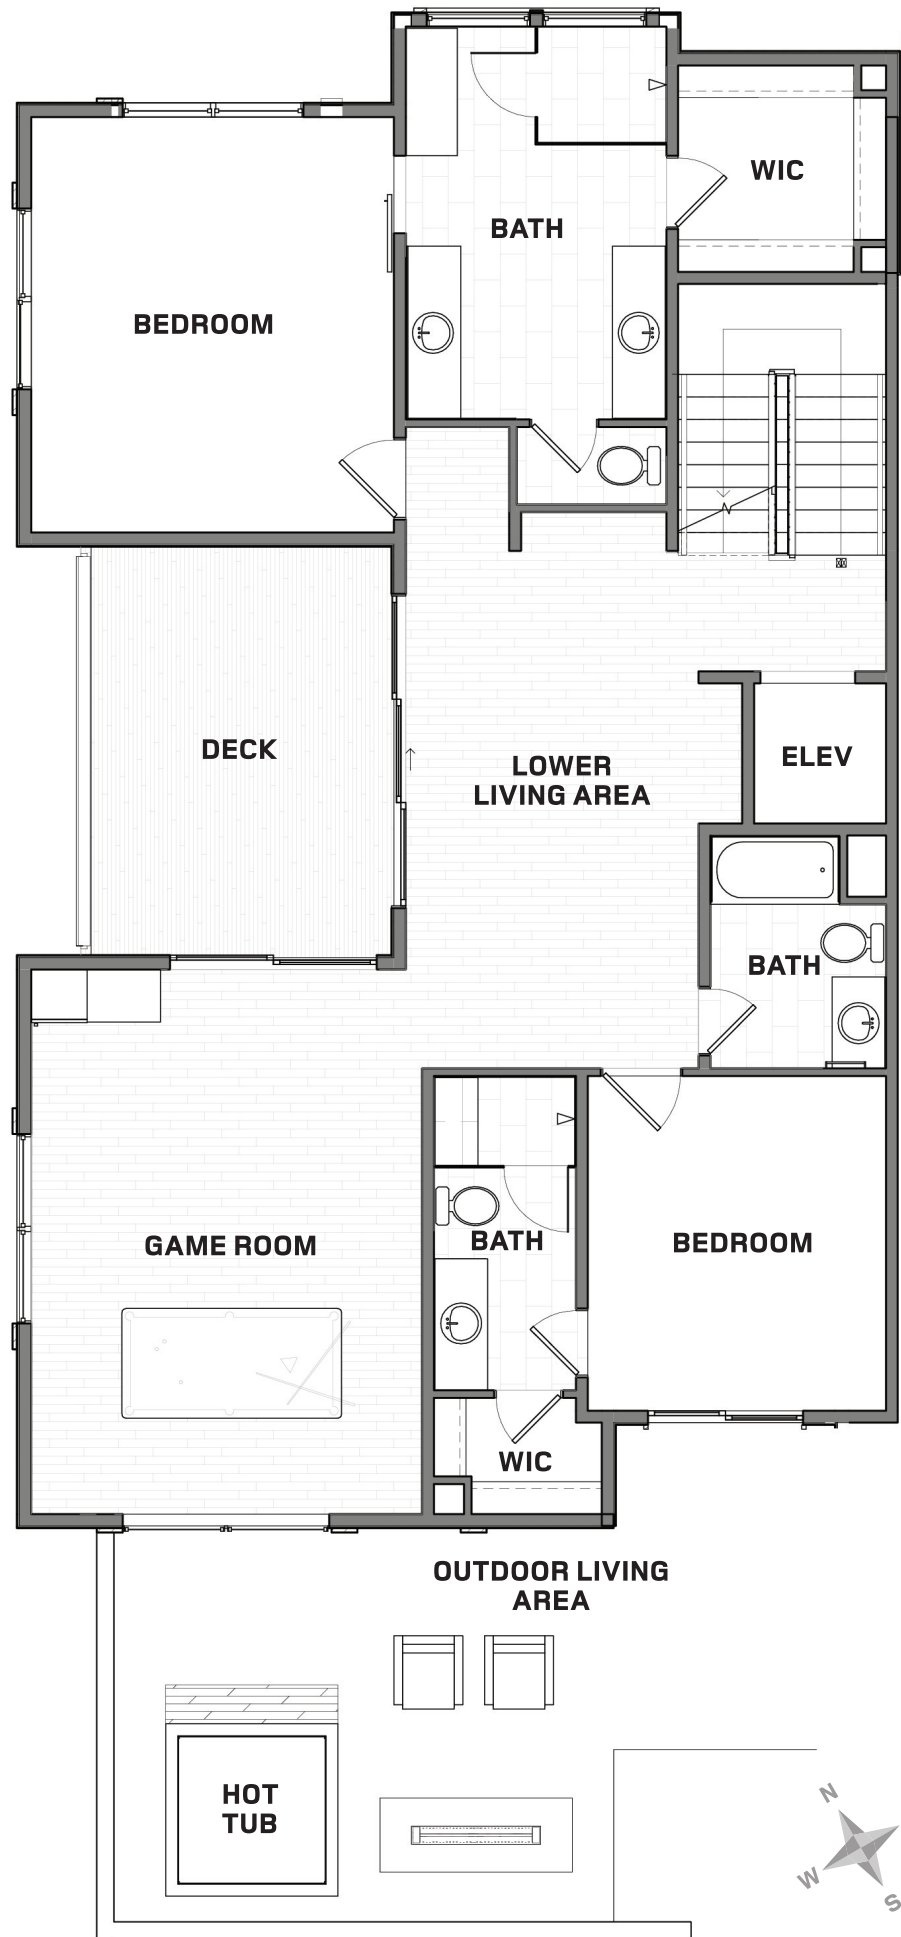

T H U N D E R  
S P R I N G  
— — — — —  
R E S I D E N C E S

**RESIDENCE 9**

4,041 LIVABLE SQUARE FEET  
4 BEDROOMS / GAME ROOM / LOWER LEVEL LIVING SPACE  
5 BATHROOMS / 1 POWDER

These plans represent the latest stages of project design; *final plans may vary.*

**RESIDENCE 9**  
LEVEL ONE

These plans represent the latest stages of project design; final plans may vary.

**RESIDENCE 9**  
LEVEL TWO

These plans represent the latest stages of project design; final plans may vary.

**RESIDENCE 9**  
LEVEL THREE

These plans represent the latest stages of project design; final plans may vary.