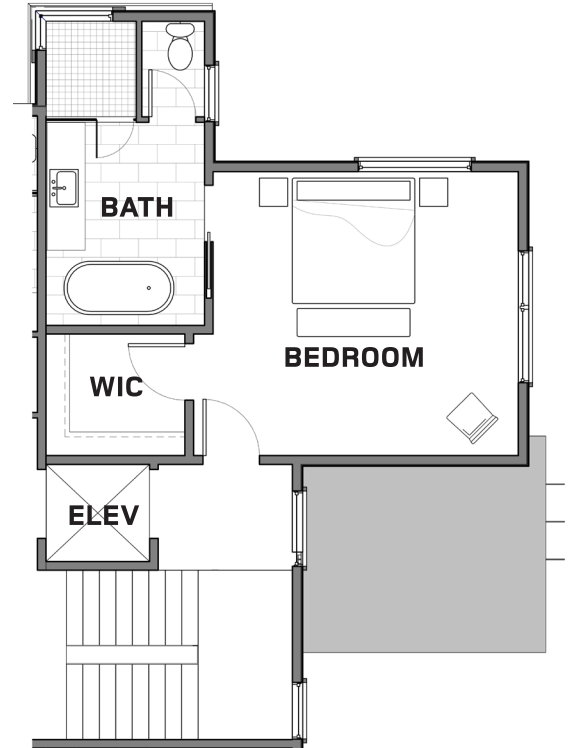

T H U N D E R  
S P R I N G  
RESIDENCES

**RESIDENCE 3**

5,232 LIVABLE SQUARE FEET  
5 BEDROOMS  
5 BATHROOMS / 1 POWDER  
GAME ROOM

These plans represent the latest stages of project design; *final plans may vary.*

**RESIDENCE 3**  
LEVEL ONE

These plans represent the latest stages of project design; *final plans may vary.*

**RESIDENCE 3**  
LEVELS ONE 1/2 + TWO

LEVEL TWO ▼

LEVEL ONE 1/2 ▼

These plans represent the latest stages of project design; final plans may vary.

**RESIDENCE 3**  
LEVELS TWO 1/2 + THREE

LEVEL THREE ▼

LEVEL TWO 1/2 ▼

These plans represent the latest stages of project design; final plans may vary.