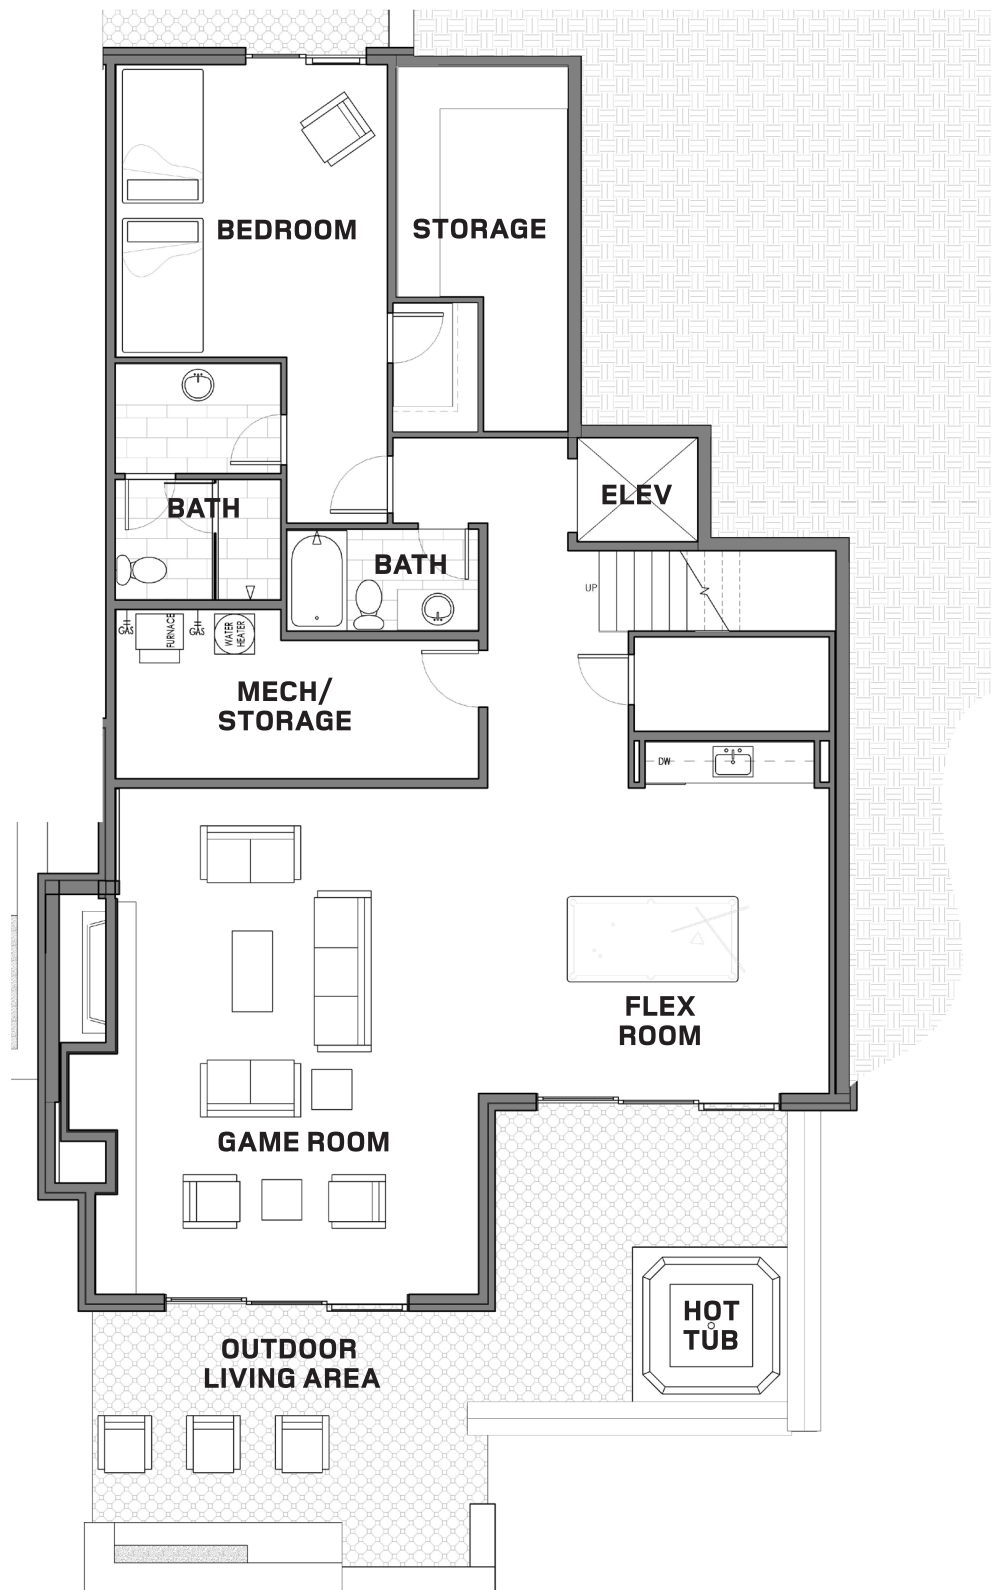

T H U N D E R  
S P R I N G  
RESIDENCES

**RESIDENCE 3**

5,232 LIVABLE SQUARE FEET  
5 BEDROOMS  
5 BATHROOMS / 1 POWDER  
GAME ROOM

These plans represent the latest stages of project design; *final plans may vary.*

**RESIDENCE 3**  
LEVEL ONE

These plans represent the latest stages of project design; *final plans may vary.*

**RESIDENCE 3**  
LEVELS ONE 1/2 + TWO

LEVEL TWO ▼

LEVEL ONE 1/2 ▼

These plans represent the latest stages of project design; final plans may vary.

**RESIDENCE 3**  
LEVELS TWO 1/2 + THREE

LEVEL THREE ▼

LEVEL TWO 1/2 ▼

These plans represent the latest stages of project design; final plans may vary.