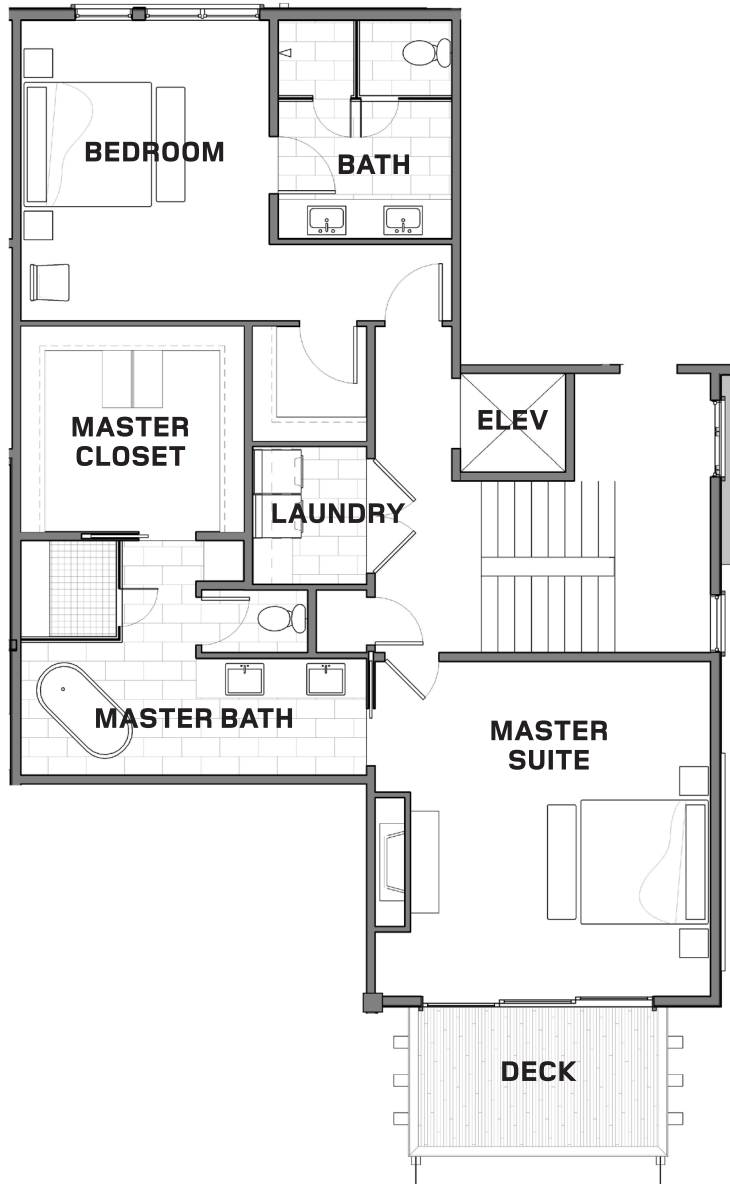

T H U N D E R  
S P R I N G  
RESIDENCES

**RESIDENCE 3**

5,232 LIVABLE SQUARE FEET  
5 BEDROOMS  
5 BATHROOMS / 1 POWDER  
GAME ROOM

These plans represent the latest stages of project design; *final plans may vary.*

**RESIDENCE 3**  
LEVEL ONE

These plans represent the latest stages of project design; *final plans may vary.*

**RESIDENCE 3**  
LEVELS ONE 1/2 + TWO

LEVEL TWO ▼

LEVEL ONE 1/2 ▼

These plans represent the latest stages of project design; final plans may vary.

**RESIDENCE 3**  
LEVELS TWO 1/2 + THREE

LEVEL THREE ▼

LEVEL TWO 1/2 ▼

These plans represent the latest stages of project design; final plans may vary.