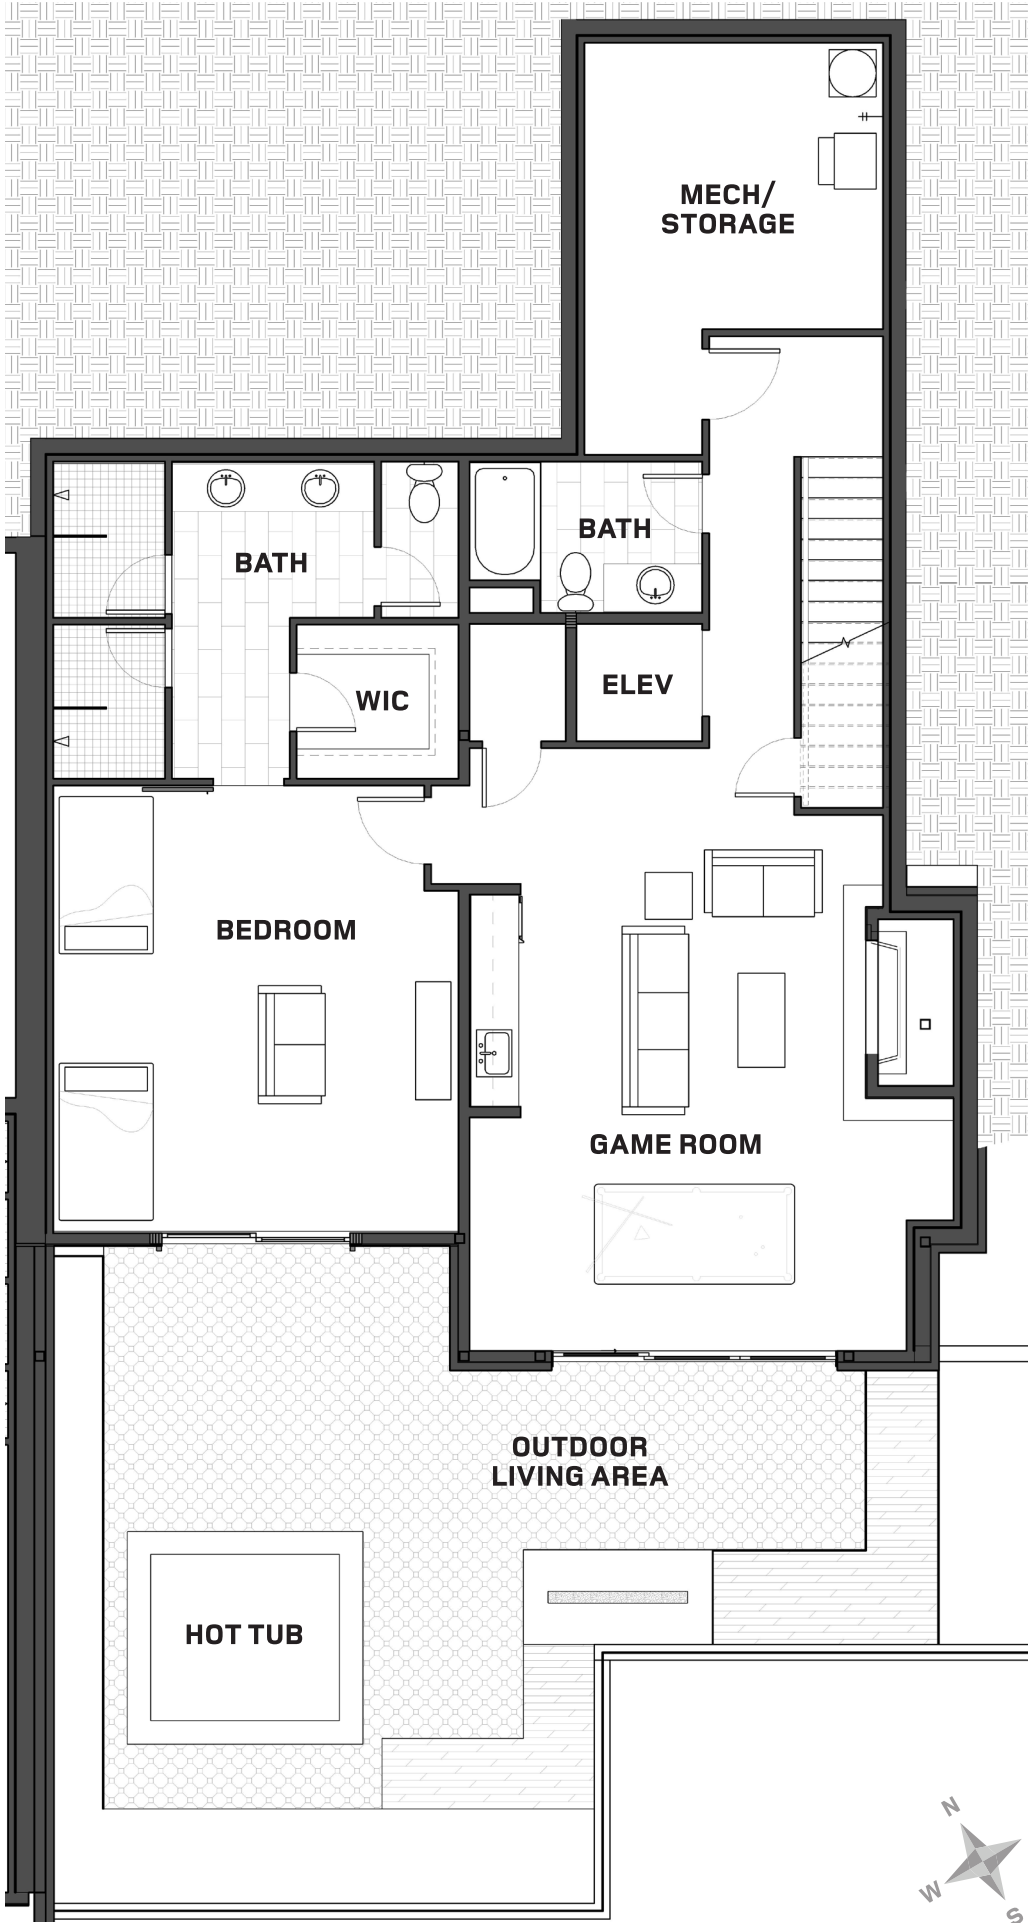

T H U N D E R  
S P R I N G  
RESIDENCES

**RESIDENCE 1**

4,618 LIVABLE SQUARE FEET  
4 BEDROOMS  
5 BATHROOMS / 1 POWDER  
GAME ROOM / DEN

These plans represent the latest stages of project design; final plans may vary.

**RESIDENCE 1**  
LEVEL ONE

These plans represent the latest stages of project design; final plans may vary.

**RESIDENCE 1**  
LEVEL TWO

These plans represent the latest stages of project design; *final plans may vary.*

**RESIDENCE 1**  
LEVEL THREE

These plans represent the latest stages of project design; final plans may vary.