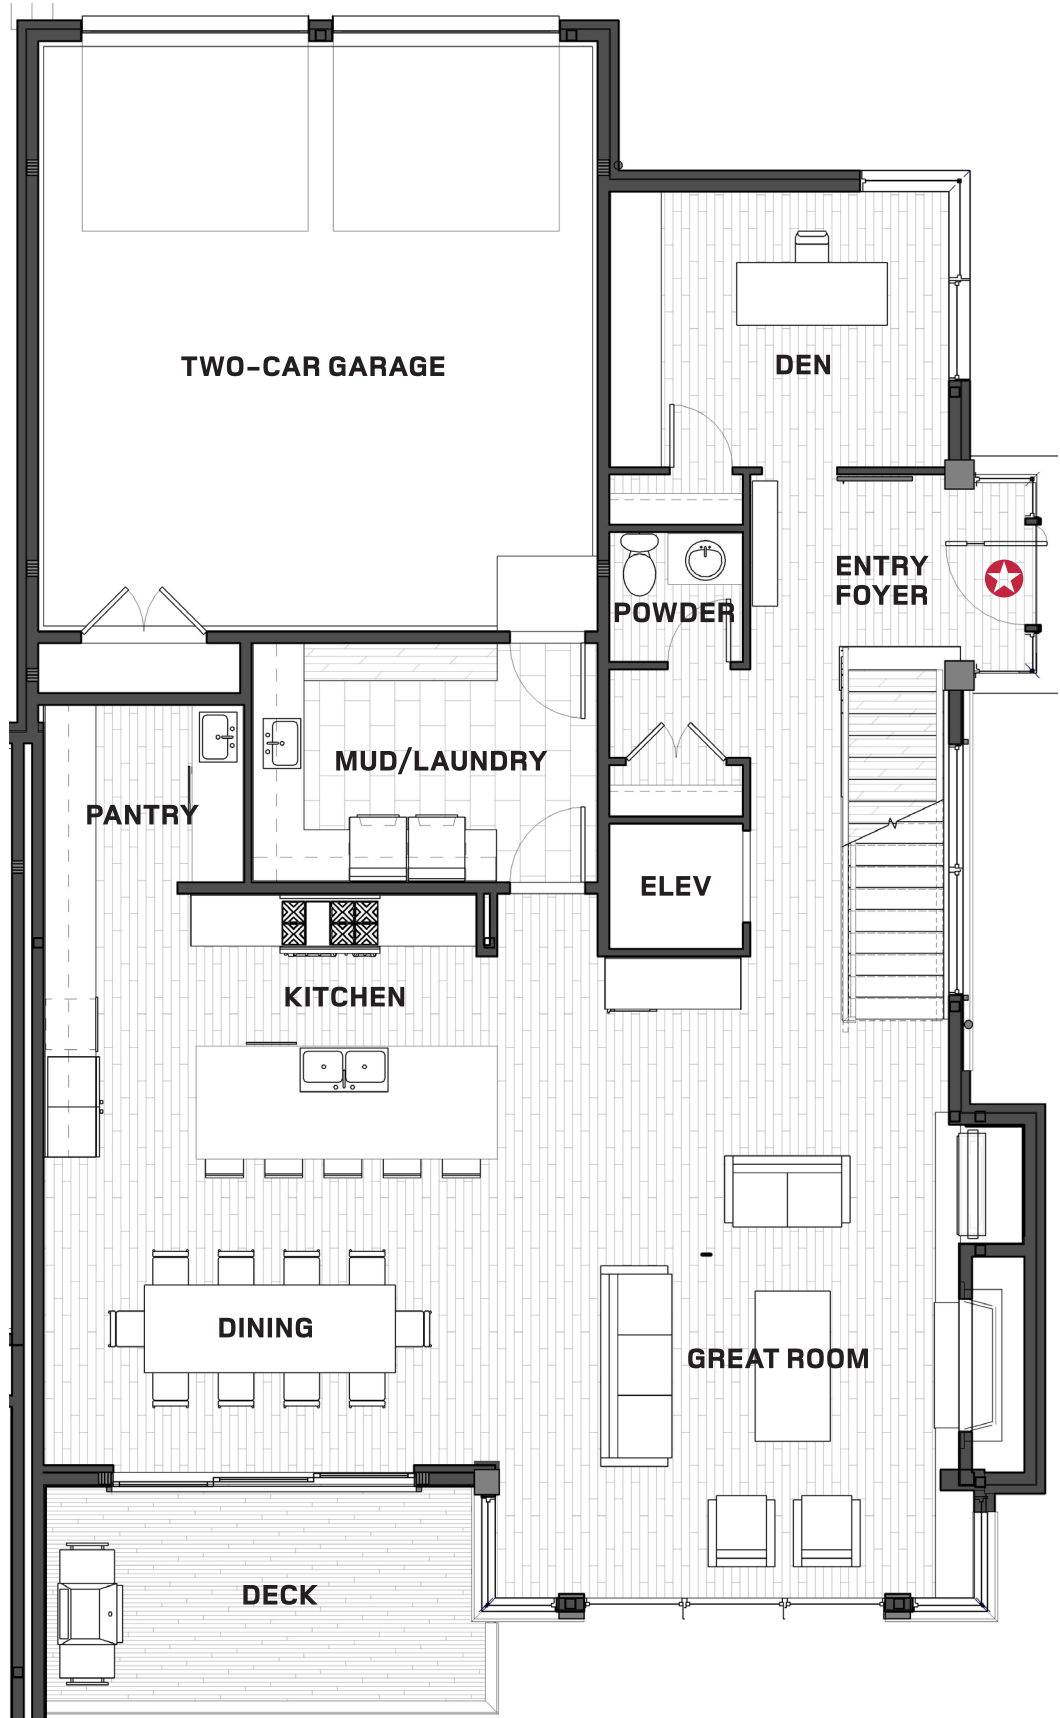

T H U N D E R  
S P R I N G  
RESIDENCES

**RESIDENCE 1**

4,618 LIVABLE SQUARE FEET  
4 BEDROOMS  
5 BATHROOMS / 1 POWDER  
GAME ROOM / DEN

These plans represent the latest stages of project design; final plans may vary.

**RESIDENCE 1**  
LEVEL ONE

These plans represent the latest stages of project design; final plans may vary.

**RESIDENCE 1**  
LEVEL TWO

These plans represent the latest stages of project design; *final plans may vary.*

**RESIDENCE 1**  
LEVEL THREE

These plans represent the latest stages of project design; final plans may vary.