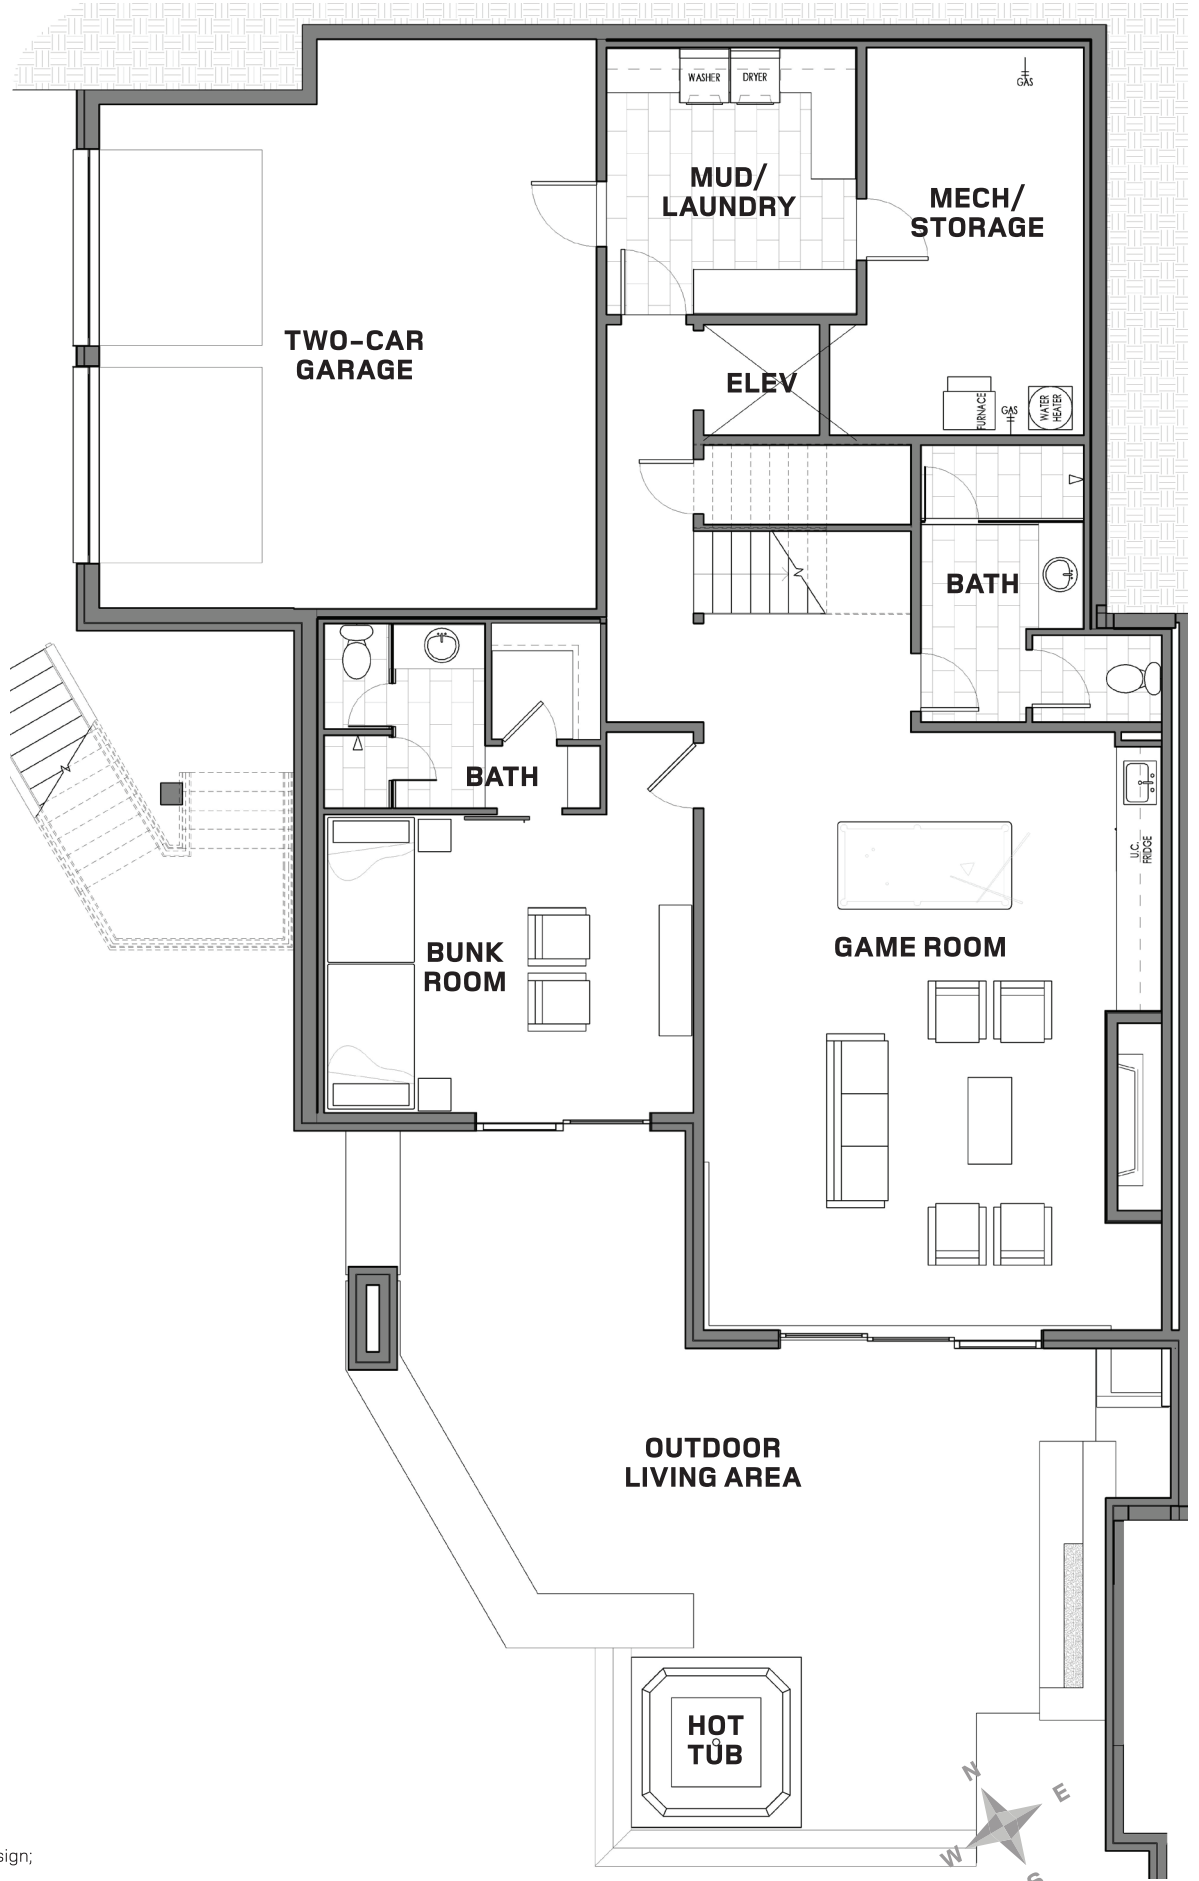

T H U N D E R
S P R I N G
— ⚡ —
R E S I D E N C E S

RESIDENCE 4

4,994 LIVABLE SQUARE FEET
4 BEDROOMS + BUNK ROOM / GAME ROOM
6 BATHROOMS / 1 POWDER

These plans represent the latest stages of project design; *final plans may vary.*

RESIDENCE 4
LEVEL ONE

These plans represent the latest stages of project design; final plans may vary.

RESIDENCE 4
LEVEL TWO

These plans represent the latest stages of project design; *final plans may vary.*

RESIDENCE 4
LEVEL THREE

These plans represent the latest stages of project design; *final plans may vary.*