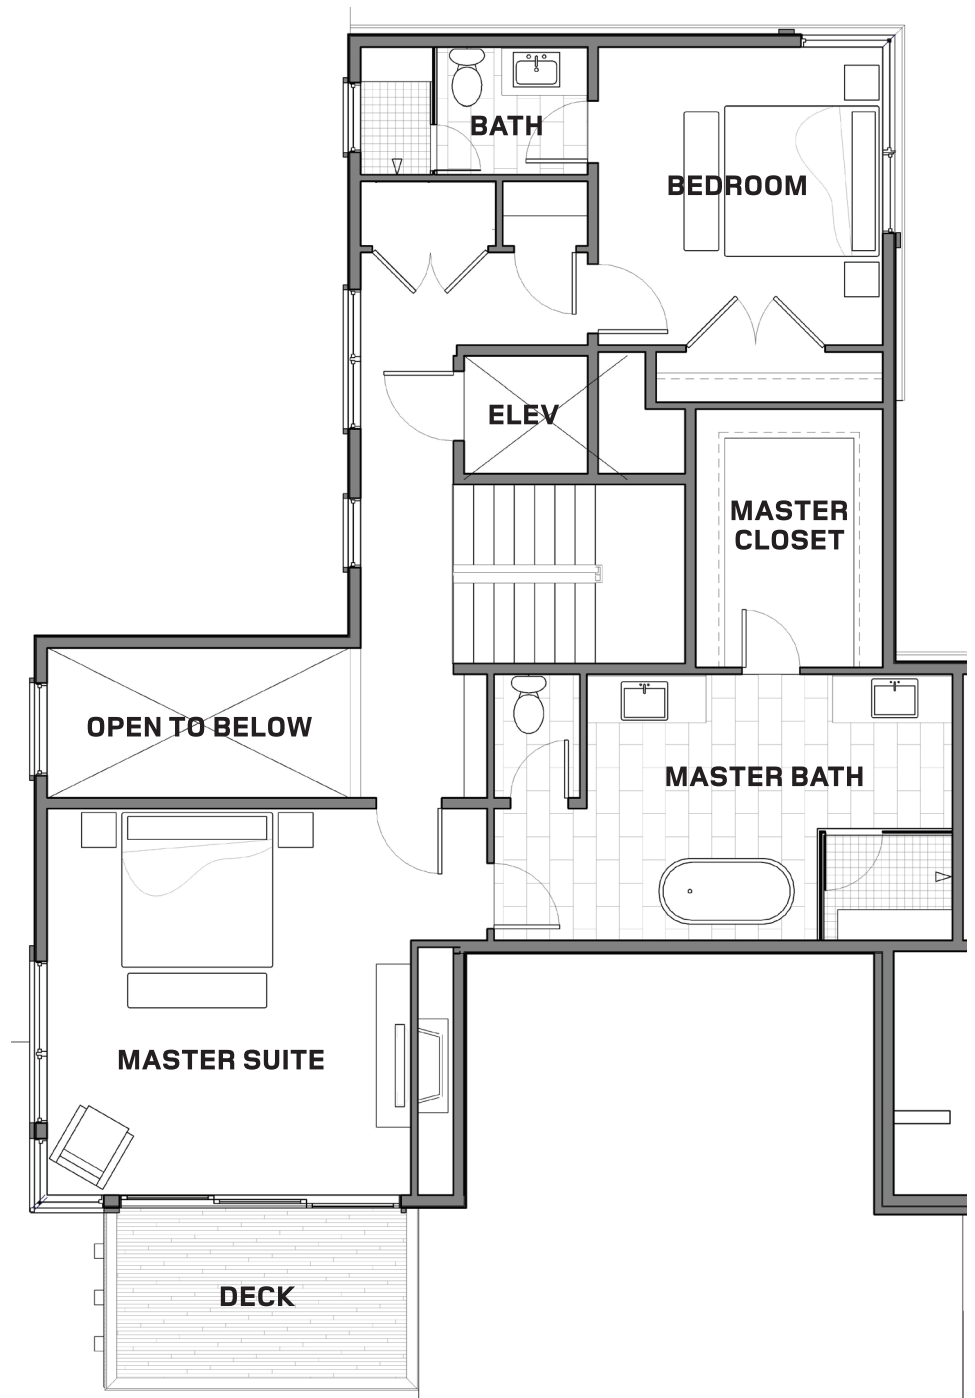

T H U N D E R
S P R I N G
— ⚡ —
R E S I D E N C E S

RESIDENCE 4

4,994 LIVABLE SQUARE FEET
4 BEDROOMS + BUNK ROOM / GAME ROOM
6 BATHROOMS / 1 POWDER

These plans represent the latest stages of project design; *final plans may vary.*

RESIDENCE 4
LEVEL ONE

These plans represent the latest stages of project design; final plans may vary.

RESIDENCE 4
LEVEL TWO

These plans represent the latest stages of project design; *final plans may vary.*

RESIDENCE 4
LEVEL THREE

These plans represent the latest stages of project design; *final plans may vary.*