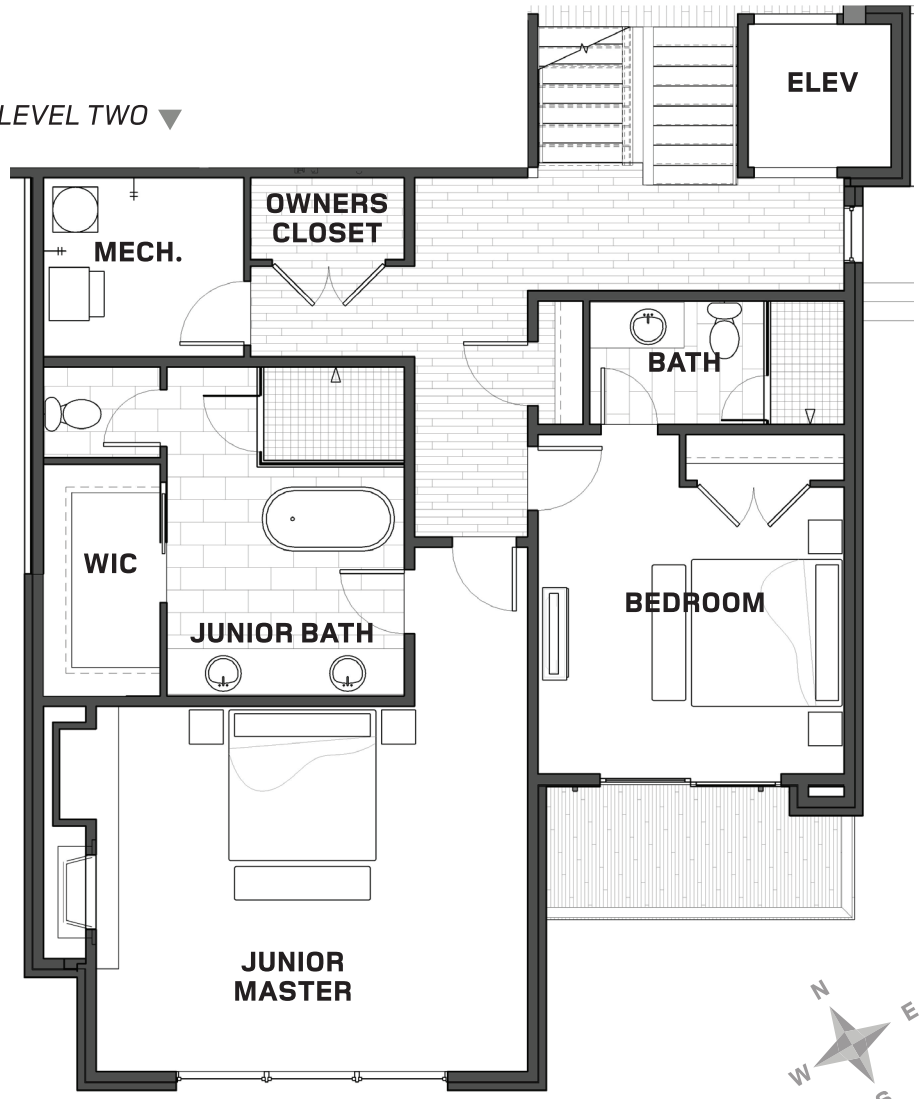

T H U N D E R
S P R I N G
— ⚡ —
R E S I D E N C E S

RESIDENCE 6

5,368 LIVABLE SQUARE FEET
5 BEDROOMS / GAME ROOM
6 BATHROOMS / 1 POWDER

These plans represent the latest stages of project design; *final plans may vary.*

RESIDENCE 6
LEVEL ONE

These plans represent the latest stages of project design; final plans may vary.

RESIDENCE 6
LEVEL ONE 1/2 + TWO

LEVEL ONE 1/2 ▼

LEVEL TWO ▼

These plans represent the latest stages of project design; final plans may vary.

RESIDENCE 6
LEVEL TWO 1/2 + THREE

These plans represent the latest stages of project design; final plans may vary.

RESIDENCE 6
LEVEL THREE 1/2

These plans represent the latest stages of project design; *final plans may vary.*