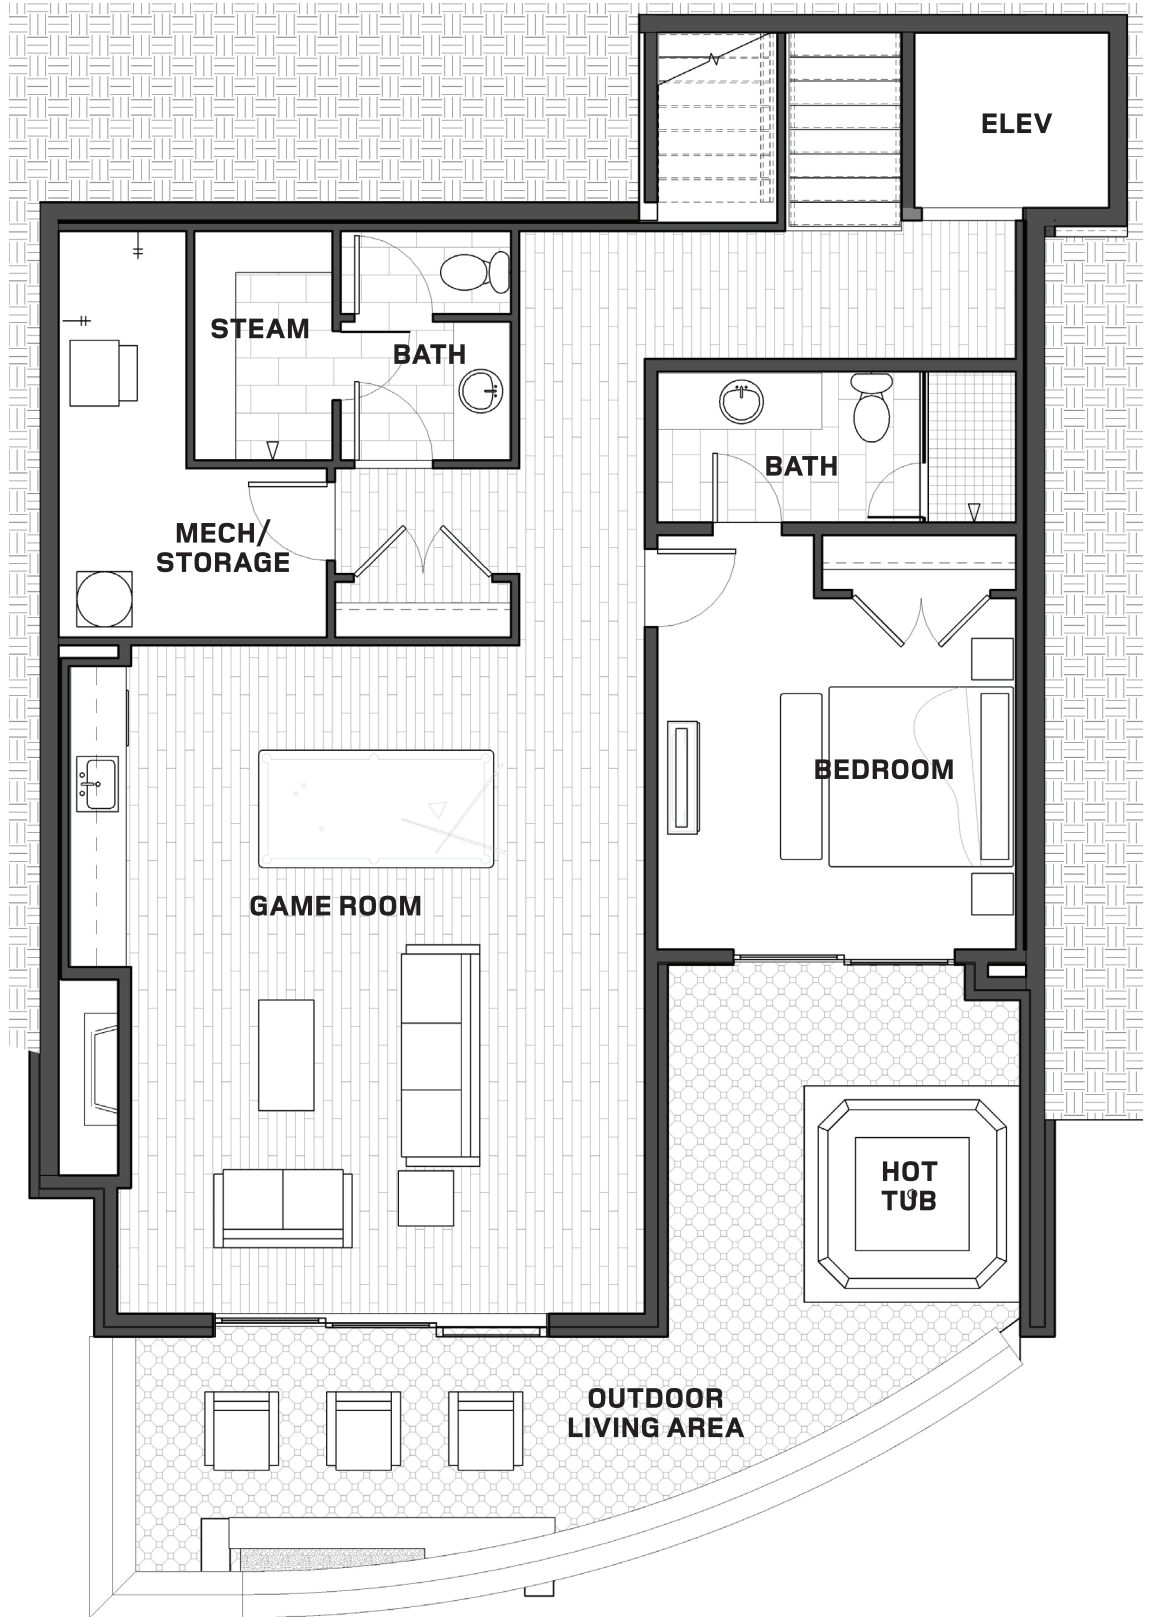

T H U N D E R
S P R I N G
— ⚡ —
R E S I D E N C E S

RESIDENCE 6

5,368 LIVABLE SQUARE FEET
5 BEDROOMS / GAME ROOM
6 BATHROOMS / 1 POWDER

These plans represent the latest stages of project design; *final plans may vary.*

RESIDENCE 6
LEVEL ONE

These plans represent the latest stages of project design; final plans may vary.

RESIDENCE 6
LEVEL ONE 1/2 + TWO

LEVEL ONE 1/2 ▼

LEVEL TWO ▼

These plans represent the latest stages of project design; final plans may vary.

RESIDENCE 6
LEVEL TWO 1/2 + THREE

These plans represent the latest stages of project design; final plans may vary.

RESIDENCE 6
LEVEL THREE 1/2

These plans represent the latest stages of project design; *final plans may vary.*